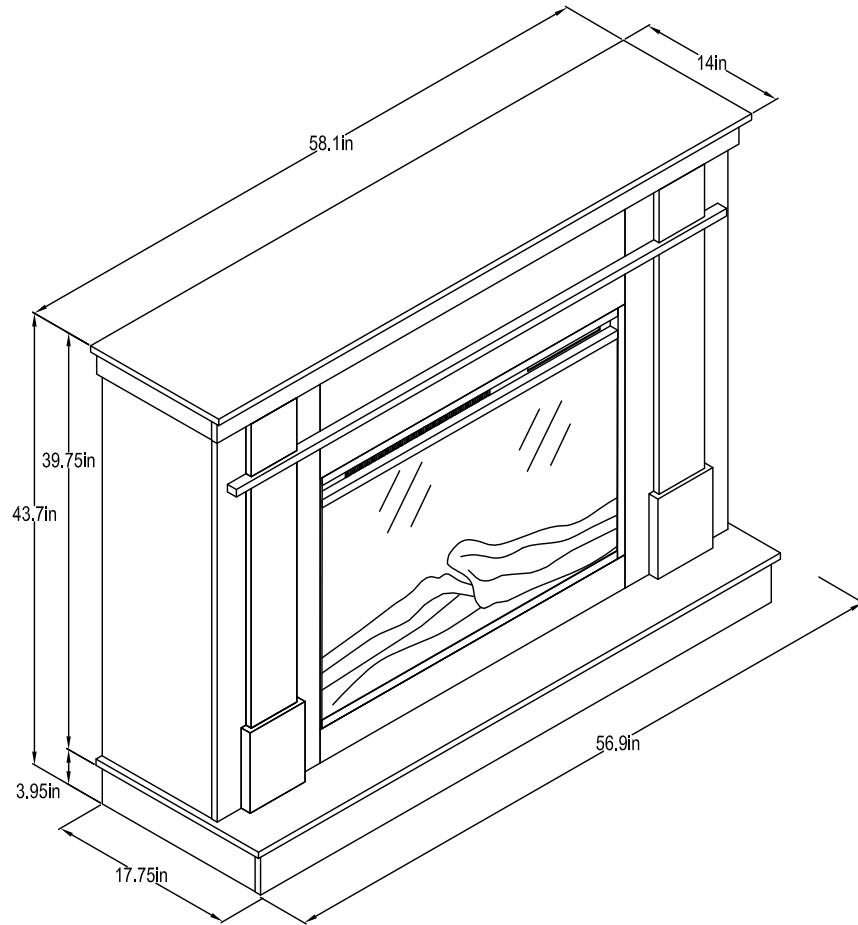

64040132COM - Fireplace console

Wood Breakdown:
MDF 100%, PB 0%.
Total storage: 0 cubic feet

Overall Product Size:
58.1" W × 17.75" D × 43.7" H
147.5cm W × 45cm D × 111cm H

Maximum Weight Capacities
Unit Weight: 147.2lbs. (66.9kg)