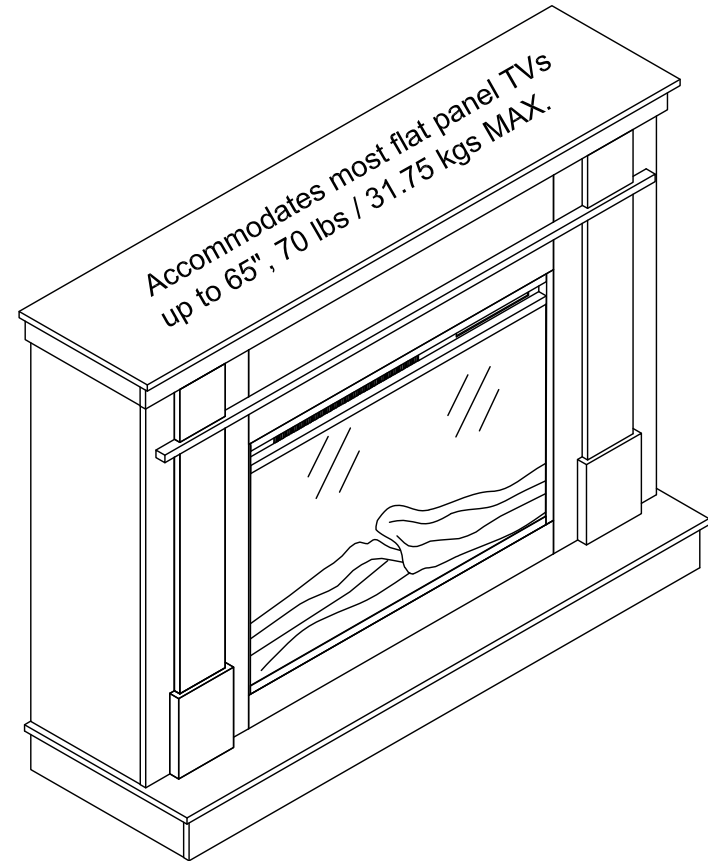

64040132COM - Fireplace console

Wood Breakdown:
MDF 100%, PB 0%.
Total storage: 0 cubic feet

Overall Product Size:
58.1" W × 17.75" D × 43.7" H
147.5cm W × 45cm D × 111cm H

Maximum Weight Capacities
Unit Weight: 147.2lbs. (66.9kg)